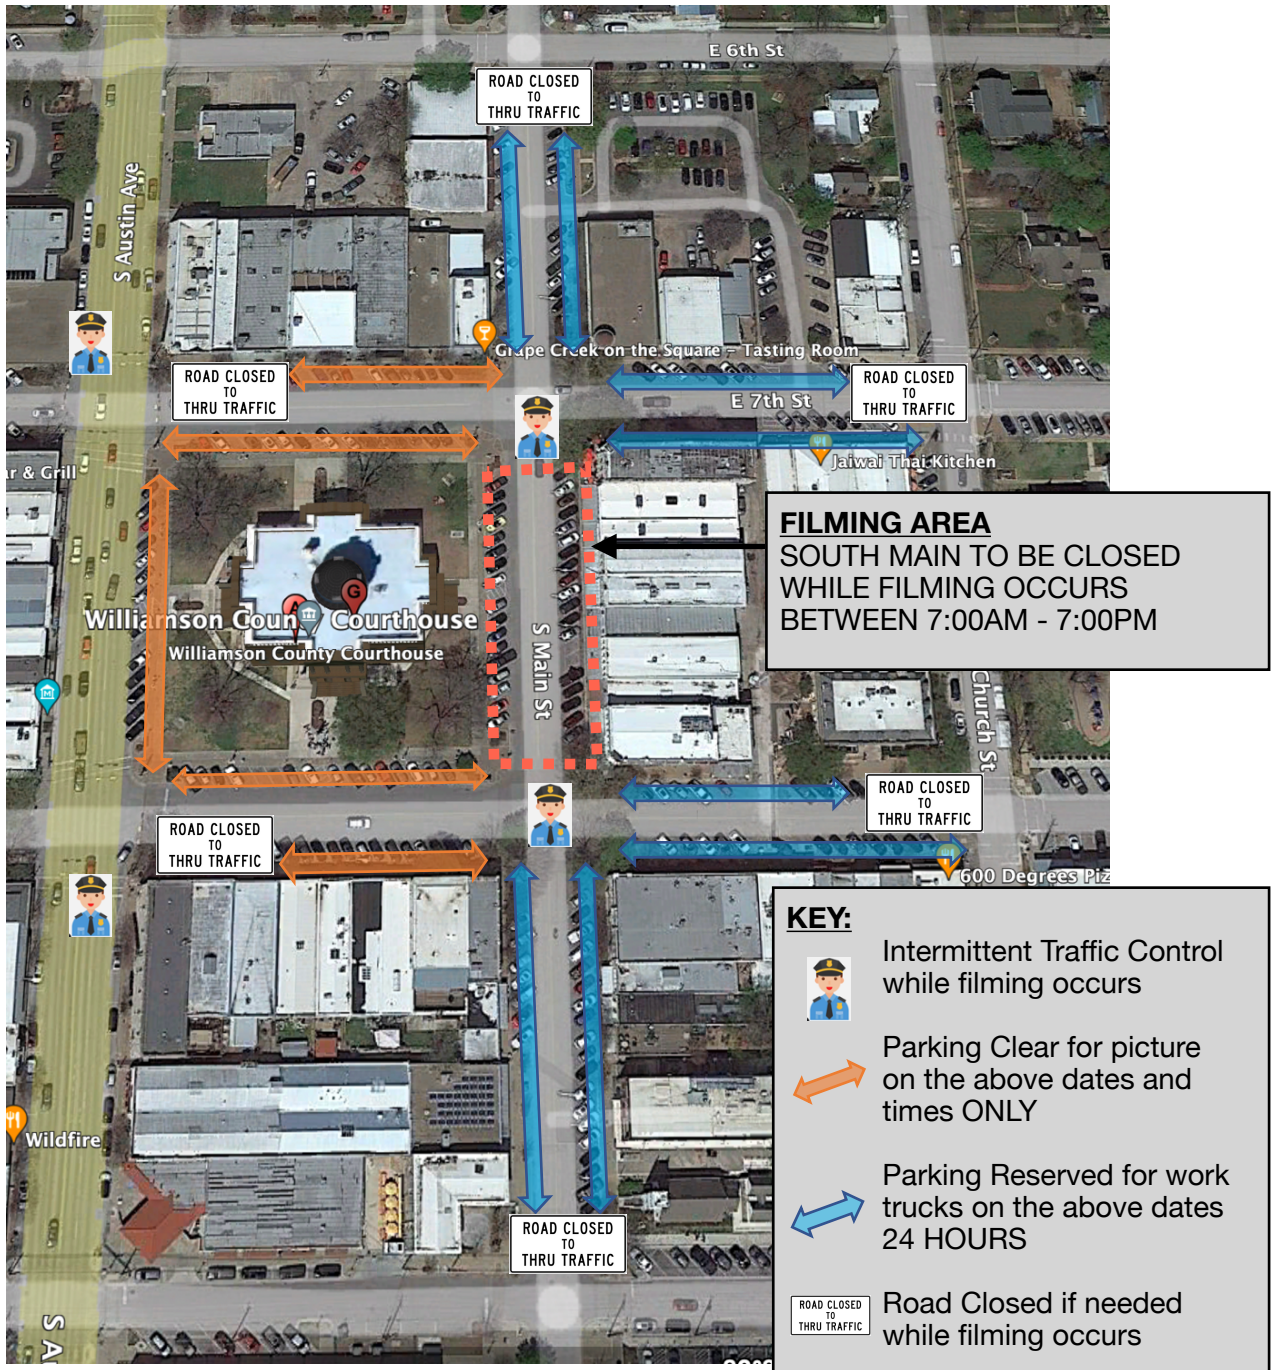

Exterior: Historic Georgetown Courthouse

Wednesday, February 23rd to Friday, February 25th from 7:00am - 7:00pm
Wednesday, March 2nd 2022 from 7:00am - 7:00pm

PLEASE NOTE THAT FILMING WILL TAKE PLACE ON THE EXTERIOR OF THE HISTORIC COURTHOUSE AT THE ABOVE PROPOSED TIMES. WHEN THE ROAD IS NOT NEEDED FOR PICTURE IT WILL BE RELEASED TO TRAFFIC OR TO THE PUBLIC FOR PARKING.

PLEASE NOTE THAT GEORGETOWN PD OR WILLIAMSON COUNTY DEPUTIES WILL ASSIST WITH TRAFFIC CONTROL WHILE FILMING OCCURS

ALL BUSINESSES WILL BE OPEN. PLEASE CONTACT US TO ARRANGE ANY SPECIAL CONDITIONS FOR YOUR BUSINESS OR ESTABLISHMENT. WE APPRECIATE YOUR SUPPORT.