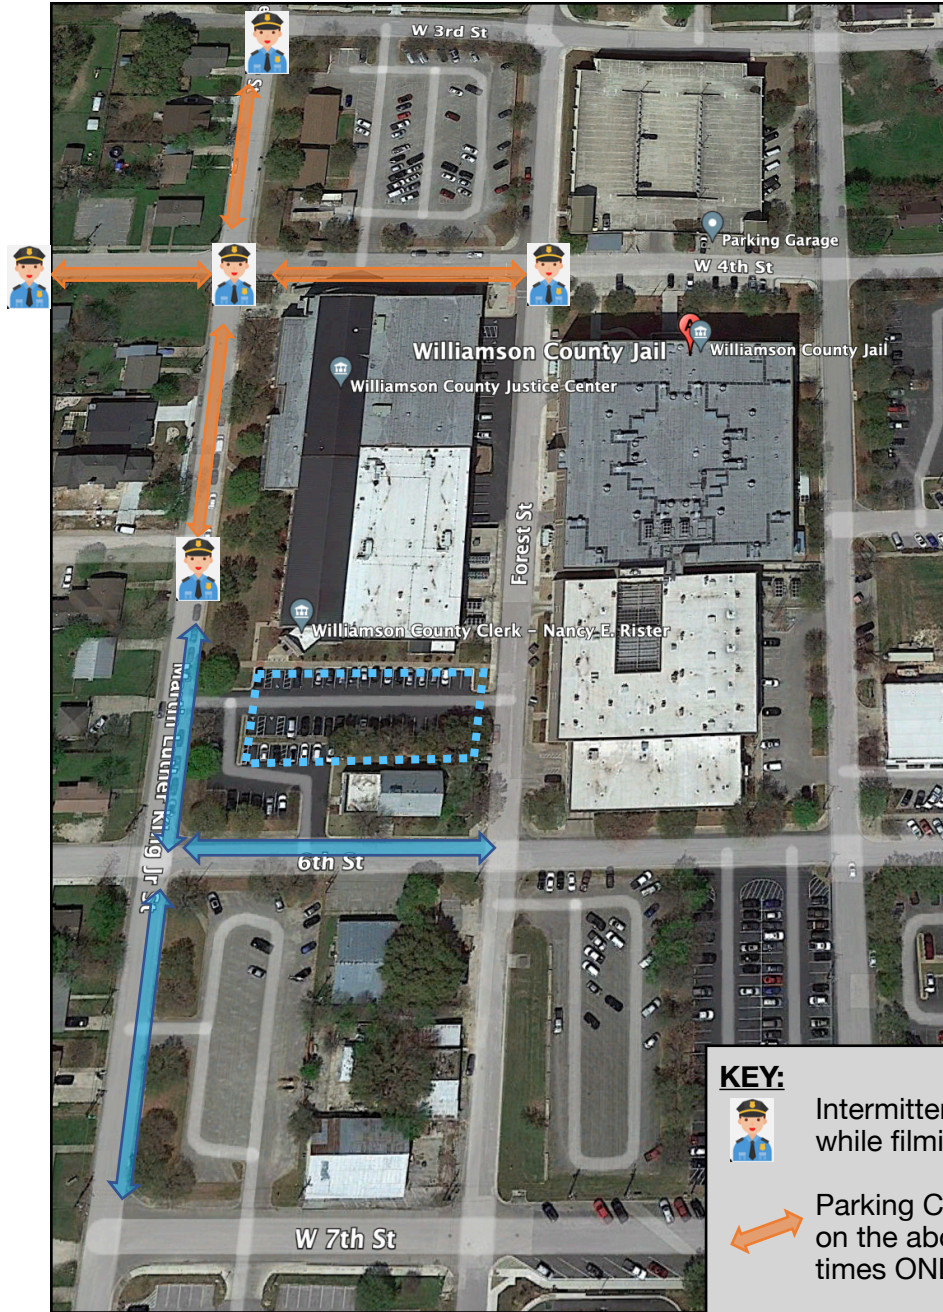

Exterior: Wilco Justice Center

Thursday, March 3rd & Friday, March 4th from 7:00am - 7:00pm

FILMING AREA
TO BE CLOSED WHILE FILMING OCCURS BETWEEN 7:00AM - 7:00PM

KEY:

-  Intermittent Traffic Control while filming occurs
-  Parking Clear for picture on the above dates and times ONLY
-  Parking Reserved for work trucks on the above dates 24 HOURS

PLEASE NOTE THAT FILMING WILL TAKE PLACE ON THE EXTERIOR OF THE JUSTICE CENTER AT THE ABOVE PROPOSED TIMES. WHEN THE ROAD IS NOT NEEDED FOR PICTURE IT WILL BE RELEASE TO TRAFFIC OR TO THE PUBLIC FOR PARKING.

Interior: Wilco Justice Center

Saturday, March 5th 7:00am - 10:00pm

KEY:

-  Intermittent Traffic Control while filming occurs
-  Parking Clear for picture on the above dates and times ONLY
-  Parking Reserved for work trucks on the above dates 24 HOURS