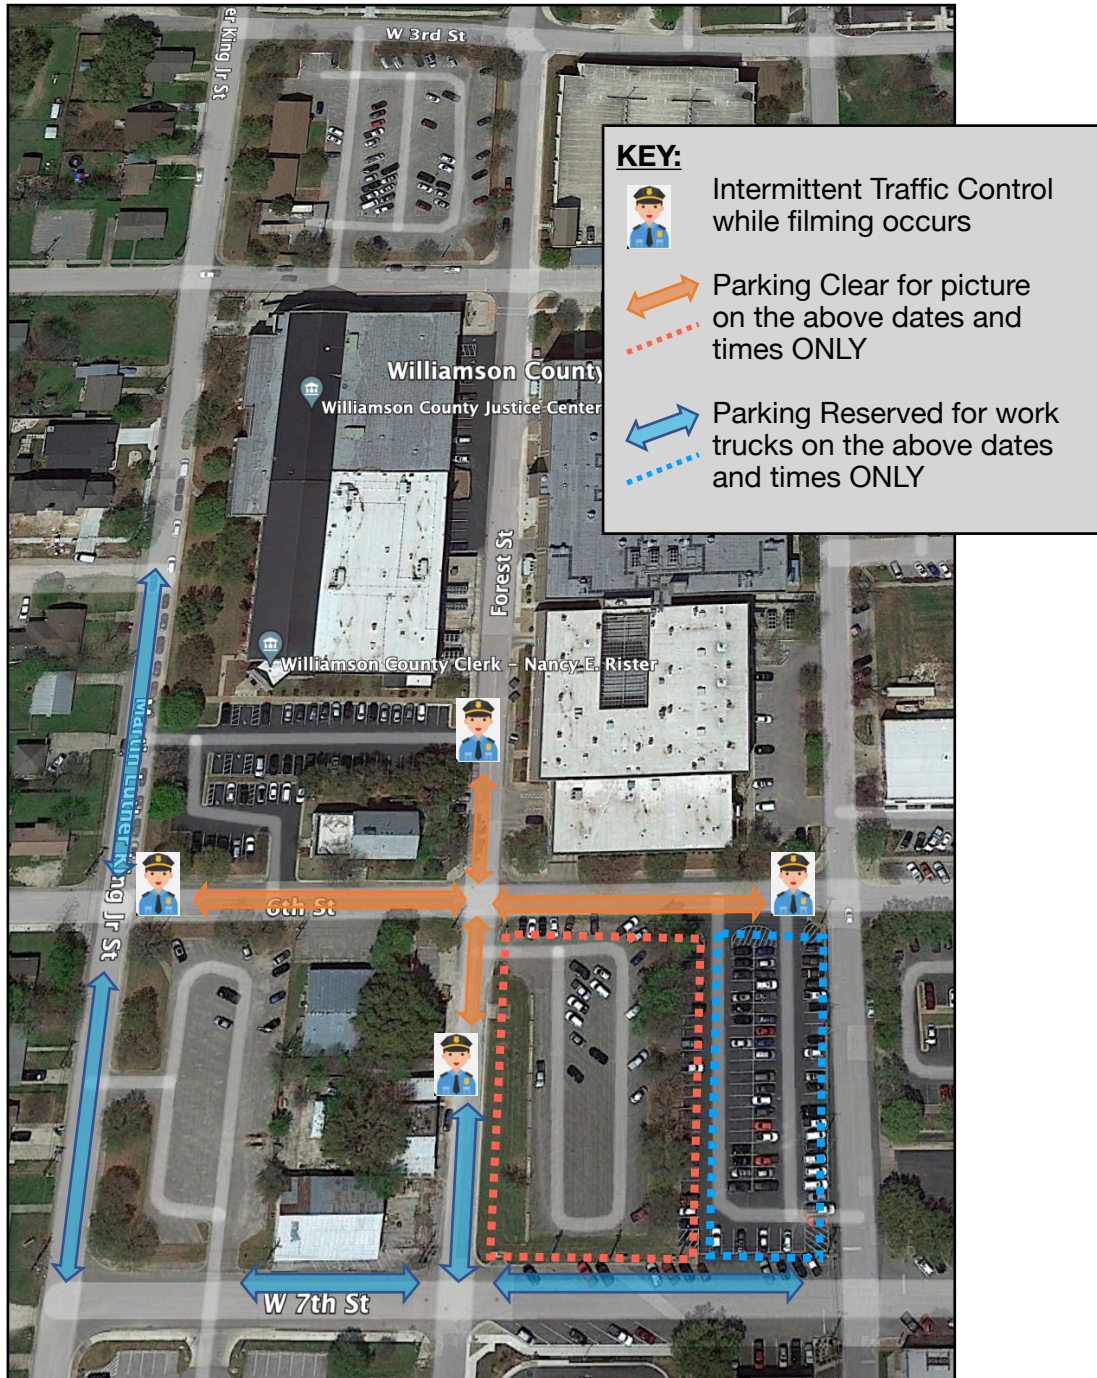

Exterior: Wilco Justice Center

Thursday, March 3rd & Friday, March 4th from 7:00am - 7:00pm

FILMING AREA
TO BE CLOSED WHILE FILMING OCCURS BETWEEN 7:00AM - 7:00PM

KEY:

-  Intermittent Traffic Control while filming occurs
-  Parking Clear for picture on the above dates and times ONLY
-  Parking Reserved for work trucks on the above dates 24 HOURS

Interior: Wilco Justice Center

Saturday, March 5th 7:00am - 10:00pm

KEY:

-  Intermittent Traffic Control while filming occurs
-  Parking Clear for picture on the above dates and times ONLY
-  Parking Reserved for work trucks on the above dates 24 HOURS

PLEASE NOTE THAT FILMING WILL TAKE PLACE ON THE EXTERIOR AND INTERIOR OF THE JUSTICE CENTER AT THE ABOVE PROPOSED TIMES. WHEN THE ROAD IS NOT NEEDED FOR PICTURE IT WILL BE RELEASED TO TRAFFIC OR TO THE PUBLIC FOR PARKING.

Interior: Wilco Sally Port

Sunday, March 6th 9:00am - 11:59pm

PLEASE NOTE THAT FILMING WILL TAKE PLACE INSIDE THE SALLY PORT AT THE ABOVE PROPOSED TIMES. WHEN THE ROAD IS NOT NEEDED FOR PICTURE IT WILL BE RELEASE TO TRAFFIC OR TO THE PUBLIC FOR PARKING.